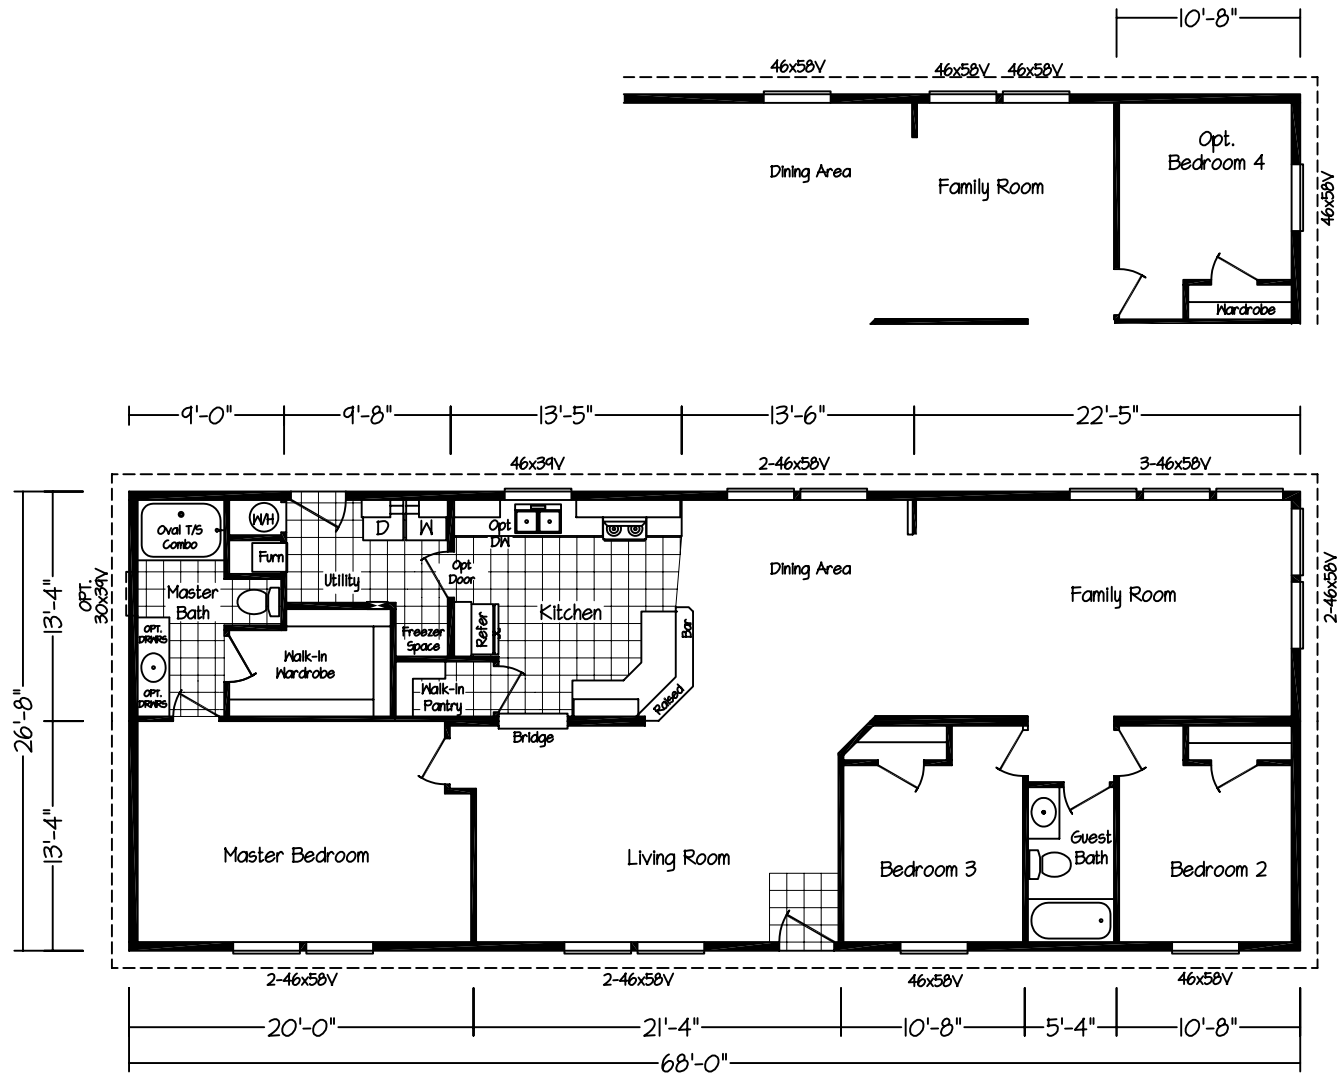

Alt
Master
Bath

Model: K-103
1813 Sq. Ft.
3 Bedroom 2 Bath