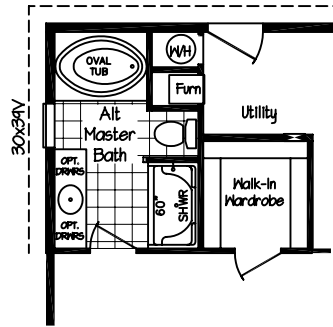

Alt
Master
Bath

Model: K-103
1813 Sq. Ft.
3 Bedroom 2 Bath