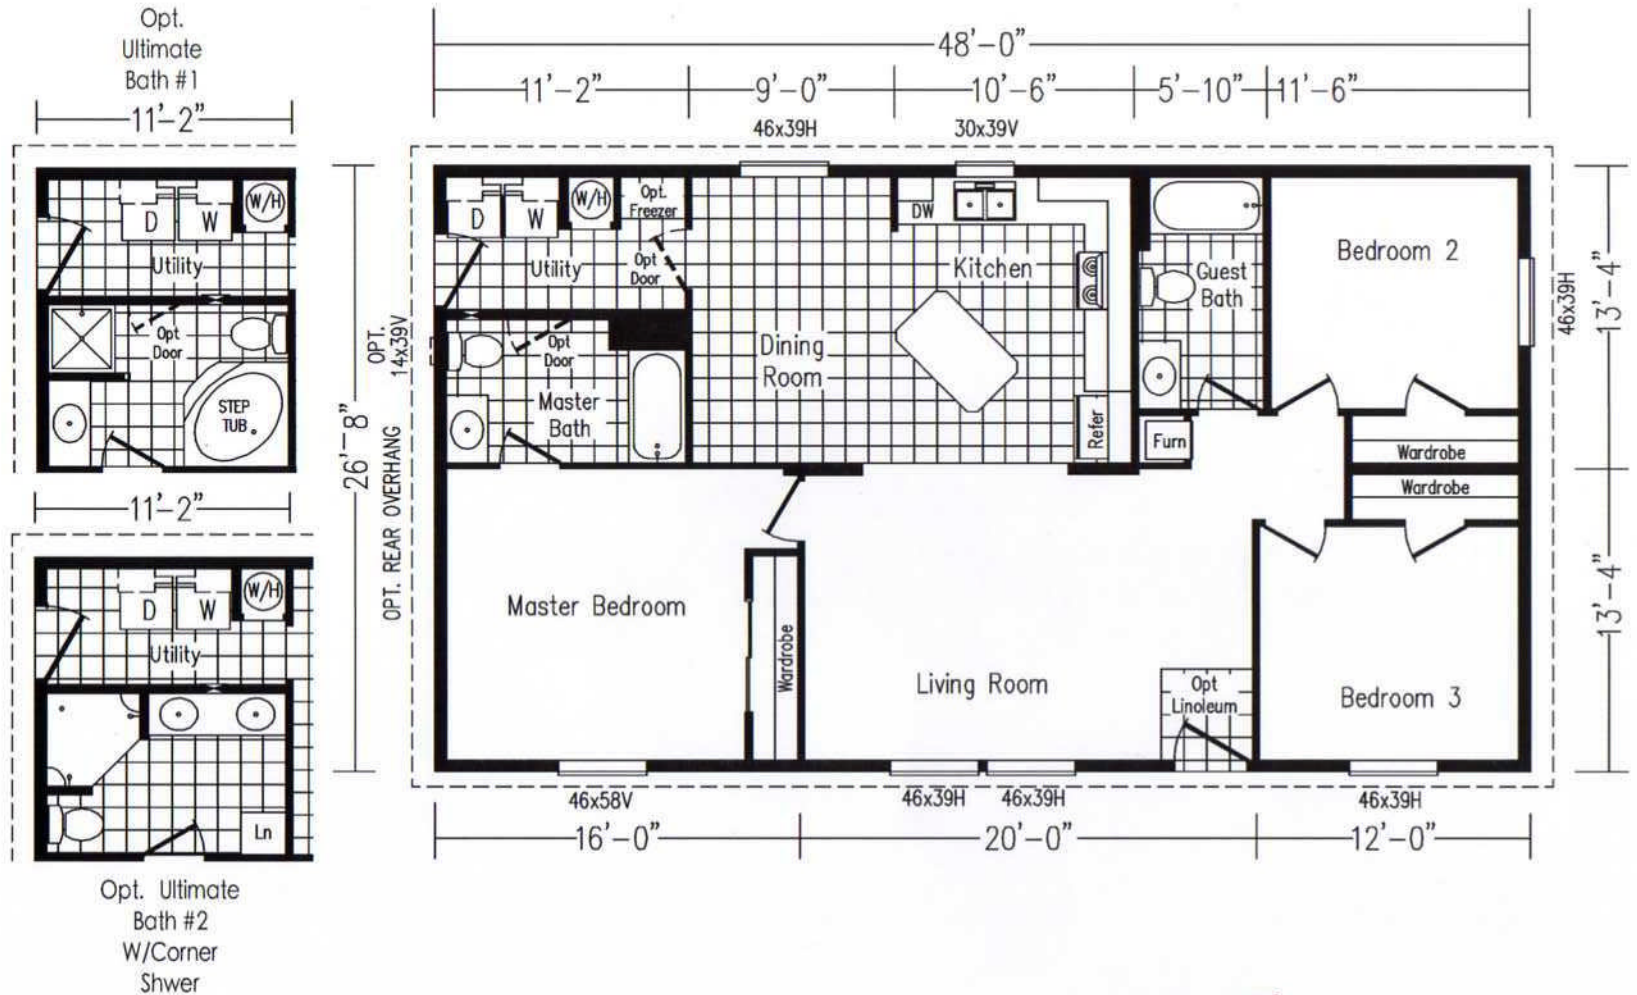

The Karsten "SPECIAL"

1280 SQUARE FEET • 3 BEDROOM • 2 BATH

MODEL SP-48402

*It's All...
About You!*
Karsten
HOMES
Division of CMH Manufacturing